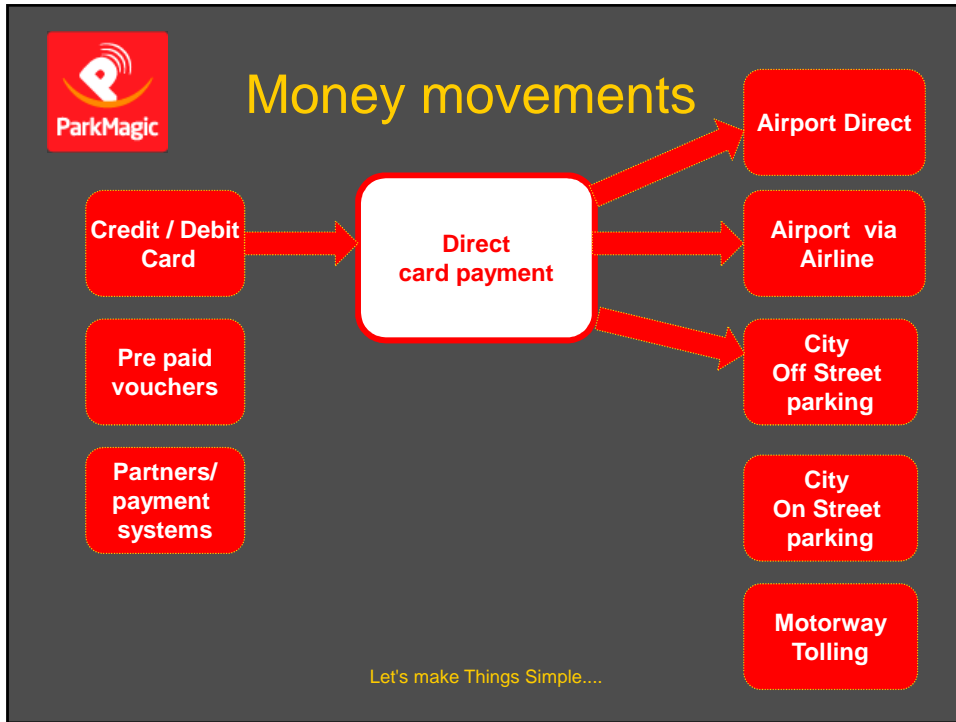

Hello
Paul Fitzgerald

ParkMagic

Let's make Things Simple....

Payment systems

Cashless Transportation Payments

Let's make Things Simple....

Transport Payments

- Have to work everywhere
- Multiple merchants.
- Multiple user types
- Multiple transportation modes

Let's make Things Simple....

City Centre Reservations Nationwide

Let's make Things Simple....

- Train station parking
- 100% pay by phone

Electric Car Charging

This electric charging point does not require the driver to have an account with an electricity company.

Driver pays for Parking and charging with one phone call and pays with credit card. He can also pay with coins at a nearby Pay and Display machine if available

Let's make Things Simple....

**We want
to work
with you**

euro car parks
Ireland

City of Chicago

AIRPORT VIEW PARKING

PostPoint

TollTag

At Bewley's Hotel Dublin Airport
FROM €4.95
Book Now

BOOK ONLINE NOW

Thank You for Listening
Any Questions?