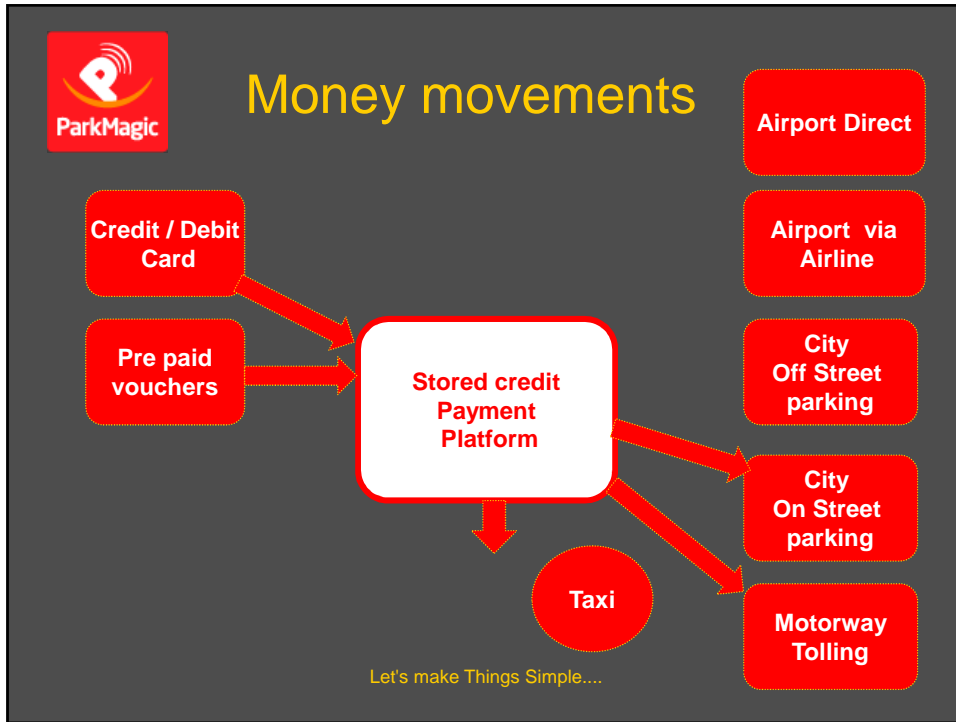

Let's make Things Simple....

City Centre Reservations Nationwide

Let's make Things Simple....

- Train station parking
- 100% pay by phone

Electric Car Charging

This electric charging point does not require the driver to have an account with an electricity company.

Driver pays for Parking and charging with one phone call and pays with credit card. He can also pay with coins at a nearby Pay and Display machine if available

Let's make Things Simple....

**We want
to work
with you**

euro car parks
Ireland

City of Chicago

AIRPORT VIEW PARKING

PostPoint

TollTag

At Bewley's Hotel Dublin Airport
FROM €4.95
Book Now

BOOK ONLINE NOW

Thank You for Listening
Any Questions?