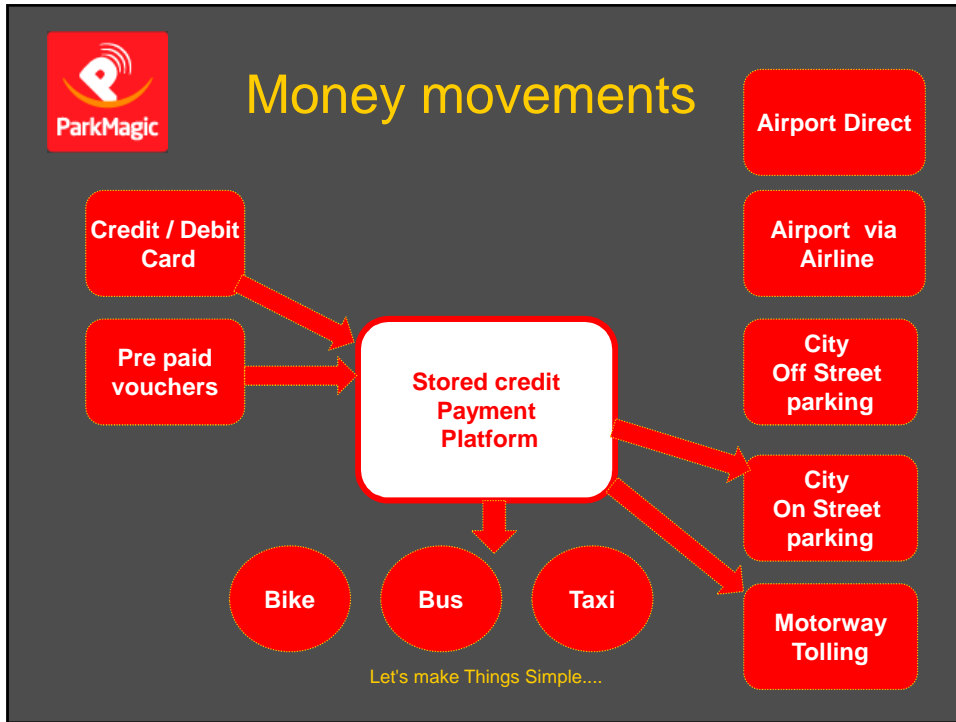

Let's make Things Simple....

City Centre Reservations Nationwide

Let's make Things Simple....

- Train station parking
- 100% pay by phone

Electric Car Charging

This electric charging point does not require the driver to have an account with an electricity company.

Driver pays for Parking and charging with one phone call and pays with credit card. He can also pay with coins at a nearby Pay and Display machine if available

Let's make Things Simple....

**We want
to work
with you**

euro car parks
Ireland

City of Chicago

AIRPORT VIEW PARKING

PostPoint

TollTag

At Bewley's Hotel Dublin Airport
FROM €4.95
Book Now

BOOK ONLINE NOW

Thank You for Listening
Any Questions?