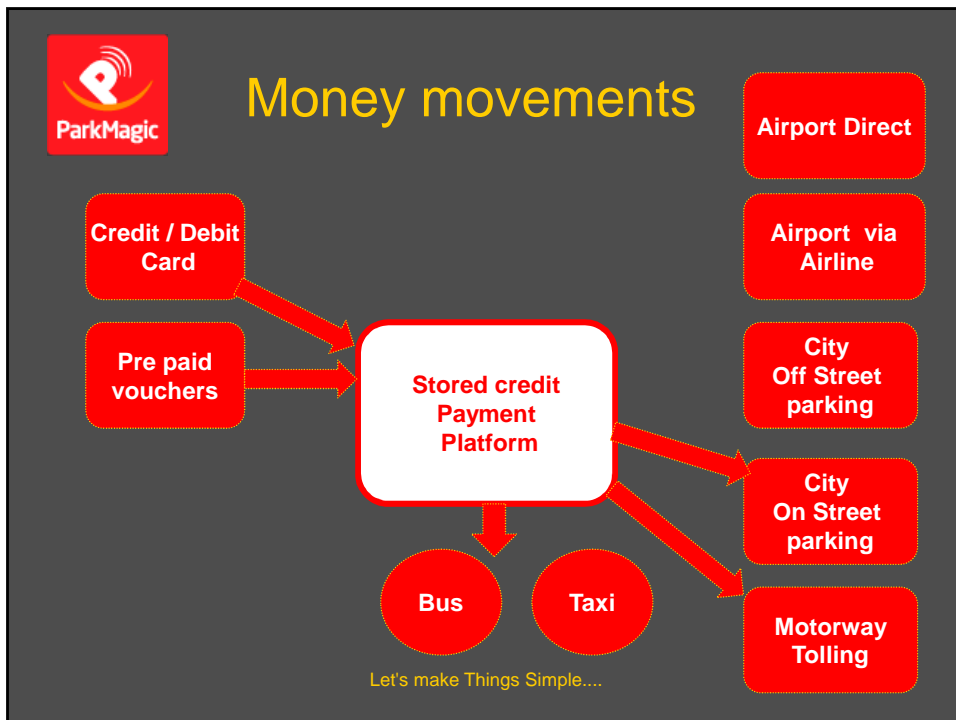

Let's make Things Simple....

City Centre Reservations Nationwide

Let's make Things Simple....

- Train station parking
- 100% pay by phone

Electric Car Charging

This electric charging point does not require the driver to have an account with an electricity company.

Driver pays for Parking and charging with one phone call and pays with credit card. He can also pay with coins at a nearby Pay and Display machine if available

Let's make Things Simple....

**We want
to work
with you**

euro car parks
Ireland

City of Chicago

AIRPORT VIEW PARKING

PostPoint

TollTag

At Bewley's Hotel Dublin Airport
FROM €4.95
Book Now

BOOK ONLINE NOW

Thank You for Listening
Any Questions?