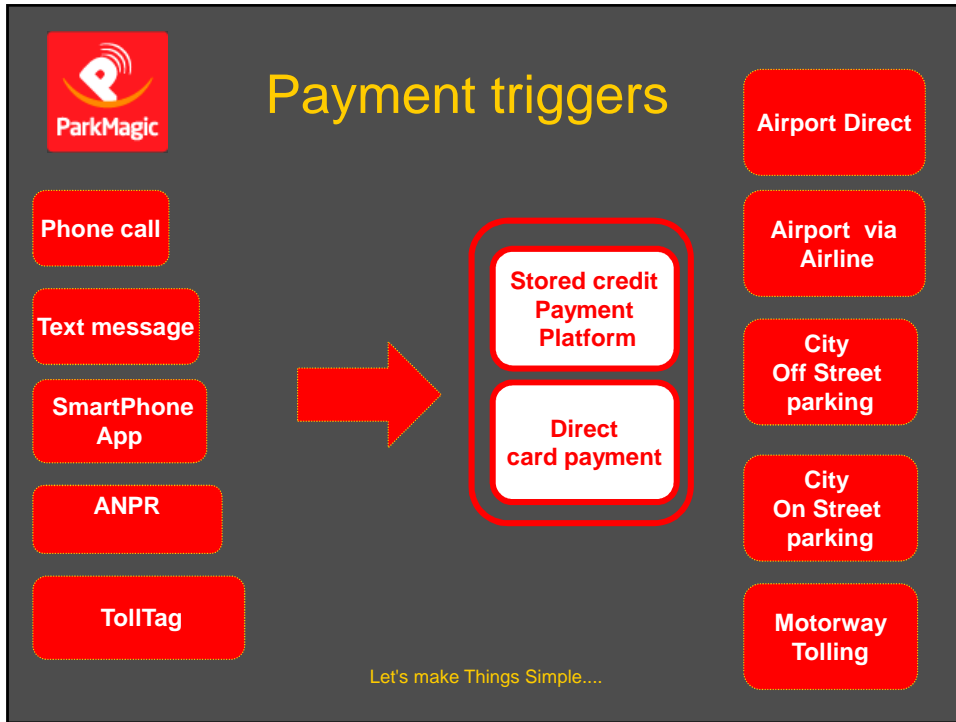

Let's make Things Simple....

City Centre Reservations Nationwide

Let's make Things Simple....

- Train station parking
- 100% pay by phone

Electric Car Charging

This electric charging point does not require the driver to have an account with an electricity company.

Driver pays for Parking and charging with one phone call and pays with credit card. He can also pay with coins at a nearby Pay and Display machine if available

Let's make Things Simple....

**We want
to work
with you**

euro car parks
Ireland

City of Chicago

AIRPORT VIEW PARKING

PostPoint

TollTag

At Bewley's Hotel Dublin Airport
FROM €4.95
Book Now

BOOK ONLINE NOW

Thank You for Listening
Any Questions?