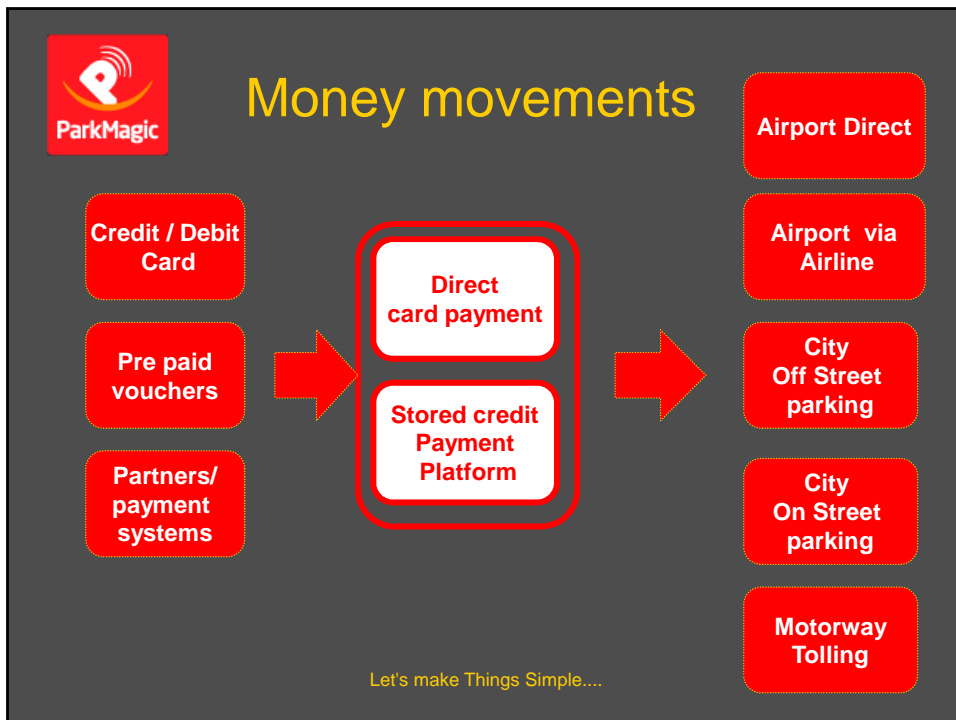

Hello
Paul Fitzgerald

ParkMagic

Let's make Things Simple....

Payment systems

Cashless Transportation Payments

Let's make Things Simple....

Transport Payments

- Have to work everywhere
- Multiple merchants.
- Multiple user types
- Multiple transportation modes

Let's make Things Simple....

City Centre Reservations Nationwide

Let's make Things Simple....

- Train station parking
- 100% pay by phone

Electric Car Charging

This electric charging point does not require the driver to have an account with an electricity company.

Driver pays for Parking and charging with one phone call and pays with credit card. He can also pay with coins at a nearby Pay and Display machine if available

Let's make Things Simple....

**We want
to work
with you**

euro car parks
Ireland

City of Chicago

AIRPORT VIEW PARKING

PostPoint

TollTag

At Bewley's Hotel Dublin Airport
FROM €4.95
Book Now

BOOK ONLINE NOW

Thank You for Listening
Any Questions?